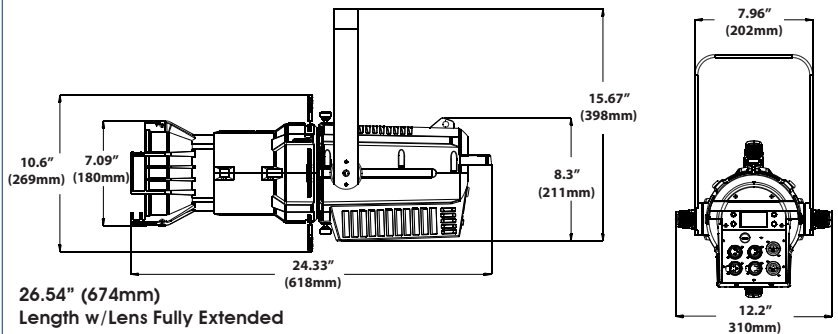

36° LENS ZOOM IN @ FULL ON | 5,713K

2m	6.6 ft	5 m	16.4 ft	7 m	23 ft	10 m	32.8 ft	15 m	49.2 ft	20 m	65.6 ft
lux	fc	lux	fc	lux	fc	lux	fc	lux	fc	lux	fc
21,951	1,621	3,512	379	1,792	167	878	97	390	46	220	29

36° LENS ZOOM OUT @ FULL ON | 5,720K

2m	6.6 ft	5 m	16.4 ft	7 m	23 ft	10 m	32.8 ft	15 m	49.2 ft	20 m	65.6 ft
lux	fc	lux	fc	lux	fc	lux	fc	lux	fc	lux	fc
11,909	1,621	1,905	379	972	167	476	97	212	46	119	29

50° LENS ZOOM IN @ FULL ON | 5,675K

2m	6.6 ft	5 m	16.4 ft	7 m	23 ft	10 m	32.8 ft	15 m	49.2 ft	20 m	65.6 ft
lux	fc	lux	fc	lux	fc	lux	fc	lux	fc	lux	fc
13,104	1,621	2,097	379	1,070	167	524	97	233	46	131	29

50° LENS ZOOM OUT @ FULL ON | 5,686K

2m	6.6 ft	5 m	16.4 ft	7 m	23 ft	10 m	32.8 ft	15 m	49.2 ft	20 m	65.6 ft
lux	fc	lux	fc	lux	fc	lux	fc	lux	fc	lux	fc
7,015	1,621	1,122	379	573	167	281	97	125	46	70	29

DIMENSIONAL DIAGRAM