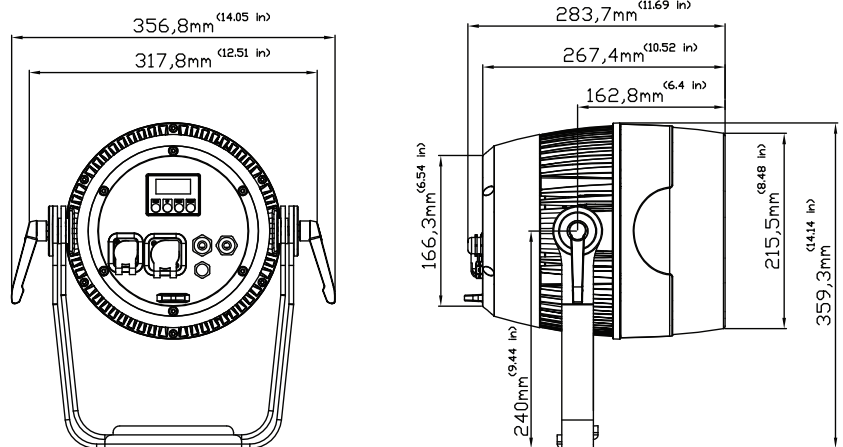

COLOR

RGBW

CONTROL / CONNECTIONS

(12) DMX Channel Modes (13 Total Channels)
RDM (Remote Device Management)
(4) Button TouchControl Panel
IP Rated 5pin DMX In/Out
powerCON TRUE 1 In/Out

SIZE / WEIGHT

Length: 11.69" (283.7mm)
Width: 14.05" (356.8mm)
Vertical Height: 14.14" (359.2mm)
Weight: 19 lbs. (8.6 kg)

ELECTRICAL / THERMAL

AC 110-240V - 50/60Hz
158W Max Power Consumption
Multiple Unit Power Linking
5°F to 113°F (-15°C to 45°C)

INCLUDED ITEMS

powerCON TRUE1 Power Cable
Gel Frame
Barn Door

APPROVALS / RATINGS

OPTIONAL ACCESSORIES

ORDER CODE	ITEM
NARROW CLAMP	PRO 2" Wrap Around Clamp
NEU088	3 ft. (1m) PowerCON TRUE1 Power Link Cable
	Additional cable lengths available

PHOTOMETRIC DATA

MIN ZOOM - 7° Beam Diameter

	3 m	9.8 ft	4 m	13.1 ft	5 m	16.4 ft
7° Beam Diameter	0.3	1.0	0.39	1.3	0.47	1.5
14° Field Diameter	0.98	3.2	1.28	4.2	1.58	5.2
	lux	fc	lux	fc	lux	fc
RED LEDs	1,990	185	1,132	105	662	61
GREEN LEDs	3,534	328	2,005	186	1,219	113
BLUE LEDs	702	65	387	36	236	22
WHITE LEDs	5,789	538	342	32	2,089	194
FULL ON	9,112	847	5,183	482	3,352	311

MAX ZOOM - 55° Beam Diameter

	3 m	9.8 ft	4 m	13.1 ft	5 m	16.4 ft
55° Beam Diameter	3.12	10.2	4.16	13.6	5.2	17.1
57° Field Diameter	3.16	10.4	4.2	13.8	5.24	17.2
	lux	fc	lux	fc	lux	fc
RED LEDs	82	8	50	5	32	3
GREEN LEDs	139	13	65	6	32	3
BLUE LEDs	27	3	13	1	6	1
WHITE LEDs	245	23	120	11	59	5
FULL ON	428	40	224	21	129	12

DIMENSIONAL DIAGRAMS

Specifications are subject to change without notice ©Elation Professional 08/05/16